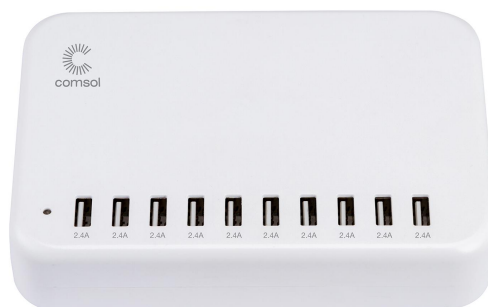

10 Port USB Charging Station 120W Total Power

Product Brief

Introducing our 10 Port USB Charging Station, the ultimate solution to charging multiple devices at once! With a total power of 120W, this charging station can charge up to 10 devices simultaneously, including smartphones, tablets, and other USB-powered devices. Its sleek and compact design makes it a perfect fit for your office, while its smart power chip technology ensures that your devices are charged quickly and safely. With this charging station, you can say goodbye to multiple charging adapters, and hello to a more organised and efficient charging experience.

Features

- Say goodbye to multiple chargers and outlets
- 120W of power can charge 10 x iPads simultaneously at full speed
- All 10 ports support 2.4A for high powered USB devices
- Smart Power Chip ensures maximum charging speeds for all devices*
- 100% compatibility with Apple, Android and Windows devices
- Built-in over charging, over current and over heating protection
- Built-in surge & short circuit protection
- Input: AC 100-240V ~ 1.68A 50/60Hz
- Output: DC 5V 2.4A x 10 (Total 120W)
- Dimensions: 156mm (W) x 109mm (D) x 33mm (H)
- Weight: 465g
- Compatible with most smartphones & tablets including Apple, Samsung, HTC, Sony, LG, Microsoft, Nokia, Motorola, Google, Nexus, Huawei, Oppo, BlackBerry, Kindle, Kobo, Asus, Telstra & more

* Quick Charge and USB-C devices will charge at 5V 2.4A maximum

WARRANTY

12 months

PRODUCT

10 Port USB Charging Station
120W Total Power

PART NO.

MCS10120